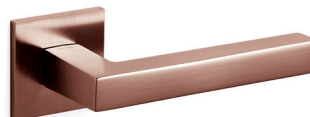

ABC

OMA/Rem Koolhaas 2019

M255B

rosetta bassa/low rosette

C255

K255B

ottone/brass

CR cromo lucido/bright chrome

IS superinox satinato/superstainlesssteel satin

CO cromo satinato/satin chrome

RS superrame satinato/supercopper satin

DS superbronzo satinato/superbronze satin

US superantracite sat./superanthracite satin